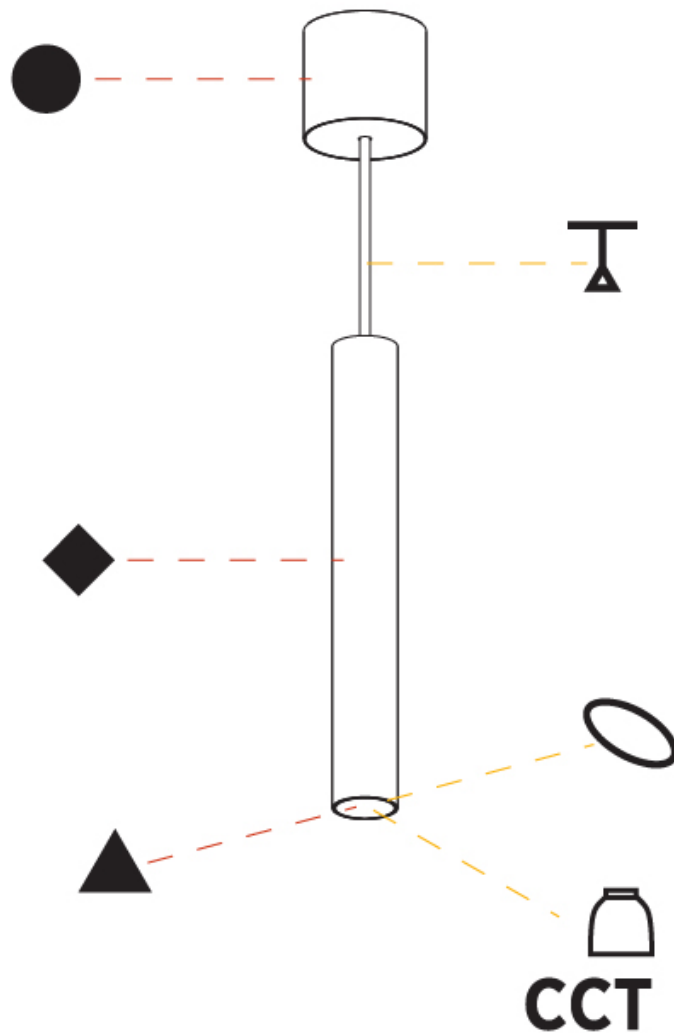

HANGOVER MONOPOINT SURFACE CANOPY SUSPENSION

A300154-

PROJECT
TYPE
SPECIFIER
QUANTITY
DATE

A